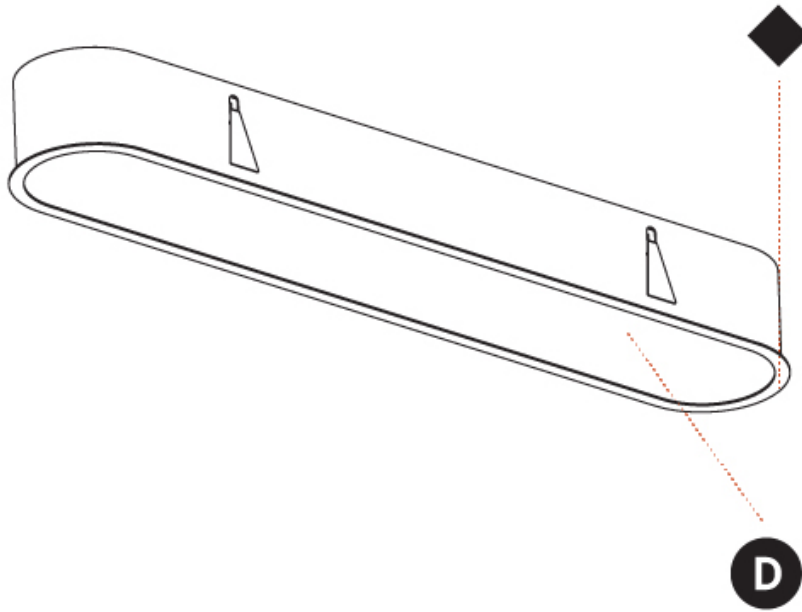

PROJECT
TYPE
SPECIFIER
QUANTITY
DATE

1235mm x 205mm
 48 5/8" x 8 1/16"

10 - 25mm
 3/8" - 1"

160mm
 6 5/16"

SMOOTHLINE RECESSED

A37757-

PROJECT	_____
TYPE	_____
SPECIFIER	_____
QUANTITY	_____
DATE	_____

PROJECT	_____
TYPE	_____
SPECIFIER	_____
QUANTITY	_____
DATE	_____