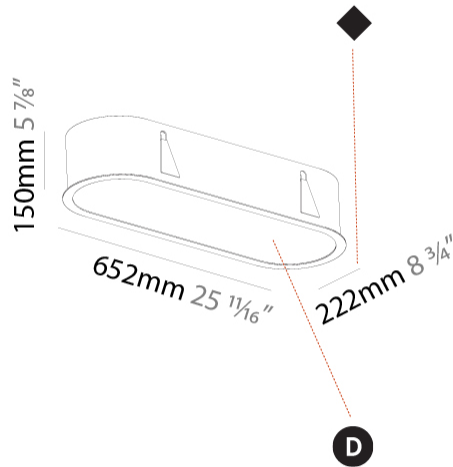

GENERAL

Series: Smoothy
 Subseries: Smoothline
 Brand: Prolicht
 Division: Architectural
 Mounting Type: Recessed
 Mounting Location: Ceiling
 Subcategory: Ambient

PHYSICAL

Shape: Oval
 Length (mm): 652
 Length (in): 25 11/16
 Width (mm): 222
 Width (in): 8 3/4
 Depth (mm): 150
 Depth (in): 5 7/8
 Ceiling Thickness (mm): 10 / 12.5 / 15 / 25
 Ceiling Thickness (in): 3/8 or 1/2 or 9/16 or 1
 Min. Recessing Depth (mm): 160
 Min. Recessing Depth (in): 6 5/16
 Light Distribution: Direct
 Weight (kg): 4.033
 Weight (lbs): 8.87
 Diffuser: PMMA - Opal or Micro-Prism
 Fixture Finish: SSR / BKV / CWI / CRY / HAB / LAG / UFT / ITA / RUA / RUR / MIC / FTG / MYG / TWT / LOD / PUS / FRO / FUP / KIA / POP / BLS / SPG / MEY / GOH / GUM / CHC / COM / ABZ / JAG / OBR / MOS / ROR
 Fixture Material: Extruded Aluminum / Steel
 Cut-out Measurements: 635mm / 25" x 205mm / 8 1/16"

PROJECT
TYPE
SPECIFIER
QUANTITY
DATE

635mm x 205mm
25" x 8 1/16"

10 - 25mm
3/8" - 1"

160mm
6 5/16"

SMOOTHLINE RECESSED

A37749-

PROJECT

TYPE

GENERAL

Series: Smoothy
 Subseries: Smoothline
 Brand: Prolicht
 Division: Architectural
 Mounting Type: Recessed
 Mounting Location: Ceiling
 Subcategory: Ambient

PHYSICAL

Shape: Oval
 Length (mm): 952
 Length (in): 37 1/2
 Width (mm): 222
 Width (in): 8 3/4
 Depth (mm): 150
 Depth (in): 5 7/8
 Ceiling Thickness (mm): 10 / 12.5 / 15 / 25
 Ceiling Thickness (in): 3/8 or 1/2 or 9/16 or 1
 Min. Recessing Depth (mm): 160
 Min. Recessing Depth (in): 6 5/16
 Light Distribution: Direct
 Weight (kg): 5.93
 Weight (lbs): 13.05
 Diffuser: PMMA - Opal or Micro-Prism
 Fixture Finish: SSR / BKV / CWI / CRY / HAB / LAG / UFT / ITA / RUA / RUR / MIC / FTG / MYG / TWT / LOD / PUS / FRO / FUP / KIA / POP / BLS / SPG / MEY / GOH / GUM / CHC / COM / ABZ / JAG / OBR / MOS / ROR
 Fixture Material: Extruded Aluminum / Steel
 Cut-out Measurements: 935mm / 36 13/16" x 205mm / 8 1/16"