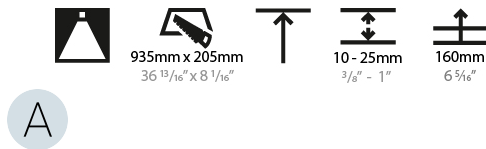

Series: Smoothy
Subseries: Smoothline
Brand: Prolicht
Division: Architectural
Mounting Type: Recessed
Mounting Location: Ceiling
Subcategory: Ambient

PHYSICAL

Shape: Oval
Length (mm): 952
Length (in): 37 1/2
Width (mm): 222
Width (in): 8 3/4
Depth (mm): 150
Depth (in): 5 7/8
Ceiling Thickness (mm): 10 / 12.5 / 15 / 25
Ceiling Thickness (in): 3/8 or 1/2 or 9/16 or 1
Min. Recessing Depth (mm): 160
Min. Recessing Depth (in): 6 5/16
Light Distribution: Direct
Weight (kg): 5.93
Weight (lbs): 13.05
Diffuser: PMMA - Opal or Micro-Prism
Fixture Finish: SSR / BKV / CWI / CRY / HAB / LAG / UFT / ITA / RUA / RUR / MIC / FTG / MYG / TWT / LOD / PUS / FRO / FUP / KIA / POP / BLS / SPG / MEY / GOH / GUM / CHC / COM / ABZ / JAG / OBR / MOS / ROR
Fixture Material: Extruded Aluminum / Steel
Cut-out Measurements: 935mm / 36 13/16" x 205mm / 8 1/16"

ELECTRICAL

Lamp Type: LED (Zhaga Standard)
Input Wattage (W): 31.9
Total Output Wattage (W): 27
Dimming: Tri-Mode (Non-Dimming and Phase Dimming (120Vac only) and 0-10V Dimming)
Driver Included: Yes
Driver Location: Integrated
Driver Type: Constant Current - Universal
Driver Class: Class 2
Input Voltage (V): 120 - 277
Constant Current (MA): 500

LED

Color Temperature (°K): 3000 / 3500 / 4000
Max. Delivered Lumen (lm): 2140 / 2303 / 2350
CRI: >80 CRI
Lamp Life (hrs): 50000

OPTICAL

RATINGS AND CERTIFICATIONS

Certified By: Certified for North American Standards
IP rating: IP20

PROJECT
TYPE
SPECIFIER
QUANTITY
DATE