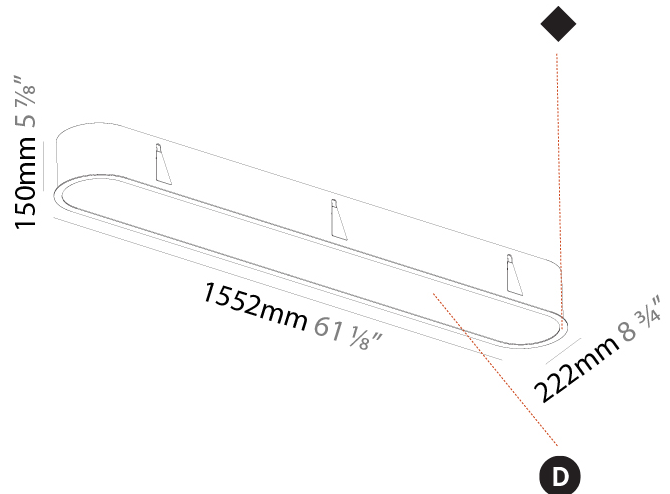

GENERAL

Series: Smoothy
Subseries: Smoothline
Brand: Prolicht
Division: Architectural
Mounting Type: Recessed
Mounting Location: Ceiling
Subcategory: Ambient

PHYSICAL

Shape: Oval
Length (mm): 1552
Length (in): 61 7/8
Width (mm): 222
Width (in): 8 3/4
Depth (mm): 150
Depth (in): 5 7/8
Ceiling Thickness (mm): 10 / 12.5 / 15 / 25
Ceiling Thickness (in): 3/8 or 1/2 or 9/16 or 1
Min. Recessing Depth (mm): 160
Min. Recessing Depth (in): 6 5/16
Light Distribution: Direct
Weight (kg): 8.895
Weight (lbs): 19.57
Diffuser: PMMA - Opal or Micro-Prism
Fixture Finish: SSR / BKV / CWI / CRY / HAB / LAG / UFT / ITA / RUA / RUR / MIC / FTG / MYG / TWT / LOD / PUS / FRO / FUP / KIA / POP / BLS / SPG / MEY / GOH / GUM / CHC / COM / ABZ / JAG / OBR / MOS / ROR
Fixture Material: Extruded Aluminum / Steel
Cut-out Measurements: 1535mm / 60 7/16" x 205mm / 8 1/16"

ELECTRICAL

Lamp Type: LED (Zhaga Standard)
Input Wattage (W): 52.8
Total Output Wattage (W): 45
Dimming: Tri-Mode (Non-Dimming and Phase Dimming (120Vac only) and 0-10V Dimming)
Driver Included: Yes
Driver Location: Integrated
Driver Type: Constant Current - Universal
Driver Class: Class 2
Input Voltage (V): 120 - 277
Constant Current (MA): 500

LED

Color Temperature (°K): 3000 / 3500 / 4000
Max. Delivered Lumen (lm): 3570 / 3842 / 3920
CRI: >80 CRI
Lamp Life (hrs): 50000

OPTICAL

RATINGS AND CERTIFICATIONS

Certified By: Certified for North American Standards
IP rating: IP20