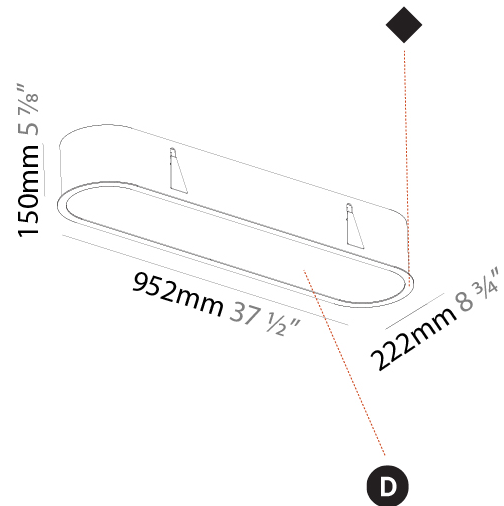

Series: Smoothy
Subseries: Smoothline
Brand: Prolicht
Division: Architectural
Mounting Type: Recessed
Mounting Location: Ceiling
Subcategory: Ambient

PHYSICAL

Shape: Oval
Length (mm): 952
Length (in): 37 1/2
Width (mm): 222
Width (in): 8 3/4
Depth (mm): 150
Depth (in): 5 7/8
Ceiling Thickness (mm): 10 / 12.5 / 15 / 25
Ceiling Thickness (in): 3/8 or 1/2 or 9/16 or 1
Min. Recessing Depth (mm): 160
Min. Recessing Depth (in): 6 5/16
Light Distribution: Direct
Weight (kg): 5.93
Weight (lbs): 13.05
Diffuser: PMMA - Opal or Micro-Prism
Fixture Finish: SSR / BKV / CWI / CRY / HAB / LAG / UFT / ITA / RUA / RUR / MIC / FTG / MYG / TWT / LOD / PUS / FRO / FUP / KIA / POP / BLS / SPG / MEY / GOH / GUM / CHC / COM / ABZ / JAG / OBR / MOS / ROR
Fixture Material: Extruded Aluminum / Steel
Cut-out Measurements: 935mm / 36 13/16" x 205mm / 8 1/16"

ELECTRICAL

Lamp Type: LED (Zhaga Standard)
Input Wattage (W): 31.9
Total Output Wattage (W): 27
Dimming: Tri-Mode (Non-Dimming and Phase Dimming (120Vac only) and 0-10V Dimming)
Driver Included: Yes
Driver Location: Integrated
Driver Type: Constant Current - Universal
Driver Class: Class 2
Input Voltage (V): 120 - 277
Constant Current (MA): 500

LED

Color Temperature (°K): 3000 / 3500 / 4000
Max. Delivered Lumen (lm): 2140 / 2303 / 2350
CRI: >80 CRI
Lamp Life (hrs): 50000

OPTICAL

RATINGS AND CERTIFICATIONS

Certified By: Certified for North American Standards
IP rating: IP20

PROJECT
TYPE
SPECIFIER
QUANTITY
DATE