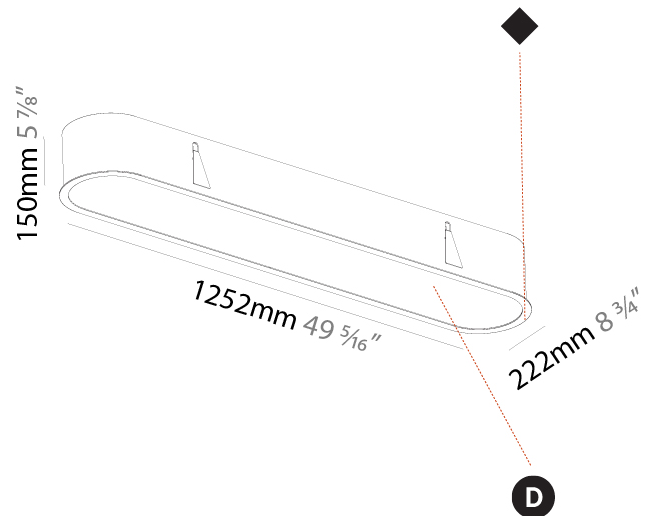

GENERAL

Series: Smoothy
 Subseries: Smoothline
 Brand: Prolicht
 Division: Architectural
 Mounting Type: Recessed
 Mounting Location: Ceiling
 Subcategory: Ambient

PHYSICAL

Shape: Oval
 Length (mm): 1252
 Length (in): 49 5/16
 Width (mm): 222
 Width (in): 8 3/4
 Depth (mm): 150
 Depth (in): 5 7/8
 Ceiling Thickness (mm): 10 / 12.5 / 15 / 25
 Ceiling Thickness (in): 3/8 or 1/2 or 9/16 or 1
 Min. Recessing Depth (mm): 160
 Min. Recessing Depth (in): 6 5/16
 Light Distribution: Direct
 Weight (kg): 7.634
 Weight (lbs): 16.80
 Diffuser: PMMA - Opal or Micro-Prism
 Fixture Finish: SSR / BKV / CWI / CRY / HAB / LAG / UFT / ITA / RUA / RUR / MIC / FTG / MYG / TWT / LOD / PUS / FRO / FUP / KIA / POP / BLS / SPG / MEY / GOH / GUM / CHC / COM / ABZ / JAG / OBR / MOS / ROR
 Fixture Material: Extruded Aluminum / Steel
 Cut-out Measurements: 1235mm / 48 5/8" x 205mm / 8 1/16"

PROJECT
TYPE
SPECIFIER
QUANTITY
DATE

1235mm x 205mm
 48 5/8" x 8 1/16"

10 - 25mm
 3/8" - 1"

160mm
 6 5/16"

SMOOTHLINE RECESSED

A37757-

PROJECT	_____
TYPE	_____
SPECIFIER	_____
QUANTITY	_____
DATE	_____

PROJECT	_____
TYPE	_____
SPECIFIER	_____
QUANTITY	_____
DATE	_____